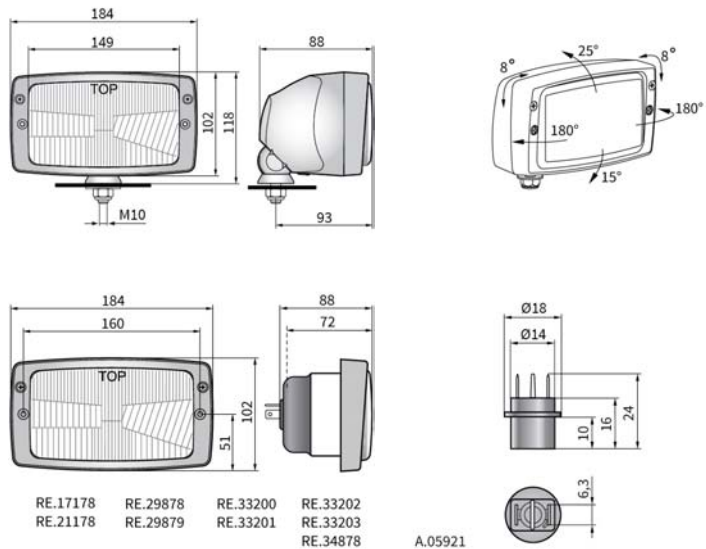

Headlamps ZETOR in the housing

TECHNICAL DATA / FEATURES

- dimensions: 184x102x72, 184x102x110
- light function: passing, driving, parking
- lamp function markings: HC/R, A, C/R
- traffic: right-hand
- reference mark: 12,5, 7,5
- source of light: H4, T4W, R2
- maximum power: 75W, 4W, 55W
- nominal voltage: 12V-24V DC
- optics: standard
- IP rating: IP54, IP55
- housing's material: metal, plastic
- lens' material: glass
- built-in connectors: -

E8 approval mark refers to H4 bulb when E20 to R2 bulb.

Useful parts while installing:

- main bulb gasket - cat. No. A.05820
- parking light bulb holder - cat. No. A.05921
- main bulb mounting block - cat. No. A.07128

DIMENSIONS

Cat. number	Hella Catal. No.	Cobo Catal. No.	Homologation code	Light function			IP rating	Type	Traffic	right-hand	Accessories	Application					Packaging / pc	carton box	
				passing	driving	parking						IP54	IP55	H4	R2	bulb H4 24V			bulb H4 12V
RE.21178	1AB006213001	05.520.000	211	✓	✓		✓		✓	✓						✓	A/B	1	1
RE.29878	1AB006213001	05.520.000	211	✓	✓		✓		✓	✓						✓	A/B	1	1
RE.29879			211	✓	✓		✓		✓	✓	✓					✓		1	1
RE.17178	1AB006213011	05.522.000	211	✓	✓	✓	✓		✓	✓						✓	A/B	1	1
RE.34878	1AB006213016		211	✓	✓	✓	✓		✓	✓						✓	A/B	1	1
RE.33200			332	✓	✓		✓		✓	✓						✓		1	1
RE.33201			332	✓	✓		✓		✓	✓						✓		1	1
RE.33202			332	✓	✓	✓	✓		✓	✓						✓		1	1
RE.33203			332	✓	✓	✓	✓		✓	✓						✓		1	1
RE.25677		05.524.000	211	✓	✓			✓	✓	✓					✓	✓	C	1	1
RE.34677		05.524.000	211	✓	✓			✓	✓	✓					✓	✓	C	1	1
RE.25777	1AB007145007	05.526.000	211	✓	✓	✓		✓	✓	✓					✓	✓	C	1	1
RE.34777	1AB007145001	05.526.000	211	✓	✓	✓		✓	✓	✓					✓	✓	C	1	1
RE.33300			332	✓	✓			✓	✓	✓					✓	✓		1	1
RE.33301			332	✓	✓			✓	✓	✓					✓	✓		1	1
RE.33302			332	✓	✓	✓		✓	✓	✓					✓	✓		1	1
RE.33303			332	✓	✓	✓		✓	✓	✓					✓	✓		1	1