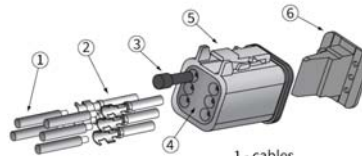

Useful parts while installing:

Deutsch plug DT06-4S 6-pin - cat. No. A.07131

Replacement parts:

front-side direction indicator - cat. No. LK1.24000

Applications:

- heavy machinery
- excavator-loaders
- forklifts
- agricultural harvesters
- snow-ploughs
- special vehicles: Merlo, JCB, Genie Terex, Manitou, usa, Eurocomach

DIMENSIONS

Connector plug (option) Deutsch DT 6-pin

- 1 - cables
- 2 - tubular terminals
- 3 - sealing plug
- 4 - seal
- 5 - connector body
- 6 - secondary lock

A.07131

Cat. number	Cobo Catal. No.	Homologation code	Light function				Traffic		Accessories				Connectors				Mounting			Side		Application		Packaging / pc		
			passing	driving	parking	direction indicator	right-hand	left-hand	bulb H4 24V	bulb H4 12V	bulb W5W	bulb P21W	housing	omega bracket	cable 0,25 m	cable 3 m	AMP Faston 250	AMP Superseal 1,5	Deutsch DT	Cap / Pin	bottom	rear	right	left	universal	dedicated
REPR2.42731		049	✓	✓	✓	✓	✓												✓		✓		✓			1
REPR2.42730		049	✓	✓	✓	✓	✓												✓		✓		✓			1
REPR2.42733		049	✓	✓	✓	✓	✓			✓									✓		✓		✓			1
REPR2.42732		049	✓	✓	✓	✓	✓			✓									✓		✓		✓			1
REPR2.42721	05.580.000	049	✓	✓	✓	✓	✓				✓						✓	6	✓		✓		✓			1
REPR2.42720	05.584.000	049	✓	✓	✓	✓	✓				✓						✓	6	✓		✓		✓			1
REPR2.42723	05.580.000	049	✓	✓	✓	✓	✓			✓							✓	6	✓		✓		✓			1
REPR2.42722	05.584.000	049	✓	✓	✓	✓	✓			✓							✓	6	✓		✓		✓			1
REPR2.42745		049	✓	✓	✓	✓	✓							✓			✓	6	✓		✓		✓			1
REPR2.42744		049	✓	✓	✓	✓	✓										✓	6	✓		✓		✓			1
REPR2.42741		049	✓	✓	✓	✓	✓										✓	6	✓		✓		✓			1
REPR2.42740		049	✓	✓	✓	✓	✓										✓	6	✓		✓		✓			1
REPR2.42743		049	✓	✓	✓	✓	✓			✓							✓	6	✓		✓		✓			1
REPR2.42742		049	✓	✓	✓	✓	✓			✓							✓	6	✓		✓		✓			1
REPR2.42751		049	✓	✓	✓	✓	✓				✓						✓	6	✓		✓		✓			1
REPR2.42750		049	✓	✓	✓	✓	✓				✓						✓	6	✓		✓		✓			1
REPR2.42753		049	✓	✓	✓	✓	✓			✓							✓	6	✓		✓		✓			1
REPR2.42752		049	✓	✓	✓	✓	✓			✓							✓	6	✓		✓		✓			1