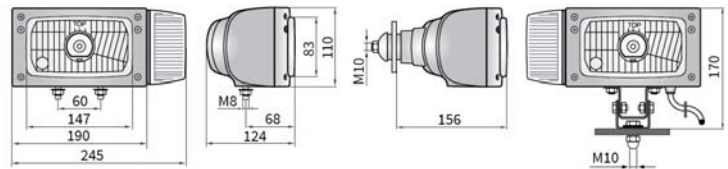

Headlamps REPR2

TECHNICAL DATA / FEATURES

- dimensions: 245x110x124, 245x110x156
- light function: passing, driving, parking, direction indicator
- lamp function markings: HC/R, A, 5, 1
- traffic: right-hand
- reference mark: 12,5
- source of light: H4, W5W, P21W
- maximum power: 75W, 5W, 21W
- nominal voltage: 12V-24V DC
- optics: FF
- IP rating: IP55
- housing's material: plastic
- lens' material: glass
- built-in connectors: -

DIMENSIONS

Connector plug (option) Deutsch DT 6-pin

- 1 - cables
- 2 - tubular terminals
- 3 - sealing plug
- 4 - seal
- 5 - connector body
- 6 - secondary lock

A.07131

Cat. number	Cobo Catal. No.	Homologation code	Light function				Traffic		Accessories				Connectors				Mounting			Side		Application		Packaging / pc		
			passing	driving	parking	direction indicator	right-hand	left-hand	bulb H4 24V	bulb H4 12V	bulb W5W	bulb P21W	housing	omega bracket	cable 0,25 m	cable 3 m	AMP Faston 250	AMP Superseal 1,5	Deutsch DT	Cap / Pin	bottom	rear	right	left	universal	dedicated
REPR2.42731		049	✓	✓	✓	✓	✓												✓		✓		✓			1
REPR2.42730		049	✓	✓	✓	✓	✓												✓		✓		✓			1
REPR2.42733		049	✓	✓	✓	✓	✓			✓									✓		✓		✓			1
REPR2.42732		049	✓	✓	✓	✓	✓			✓									✓		✓		✓			1
REPR2.42721	05.580.000	049	✓	✓	✓	✓	✓				✓						✓	6	✓		✓		✓			1
REPR2.42720	05.584.000	049	✓	✓	✓	✓	✓				✓						✓	6	✓		✓		✓			1
REPR2.42723	05.580.000	049	✓	✓	✓	✓	✓			✓							✓	6	✓		✓		✓			1
REPR2.42722	05.584.000	049	✓	✓	✓	✓	✓			✓							✓	6	✓		✓		✓			1
REPR2.42745		049	✓	✓	✓	✓	✓							✓			✓	6	✓		✓		✓			1
REPR2.42744		049	✓	✓	✓	✓	✓										✓	6	✓		✓		✓			1
REPR2.42741		049	✓	✓	✓	✓	✓										✓	6	✓		✓		✓			1
REPR2.42740		049	✓	✓	✓	✓	✓										✓	6	✓		✓		✓			1
REPR2.42743		049	✓	✓	✓	✓	✓			✓							✓	6	✓		✓		✓			1
REPR2.42742		049	✓	✓	✓	✓	✓			✓							✓	6	✓		✓		✓			1
REPR2.42751		049	✓	✓	✓	✓	✓				✓						✓	6	✓		✓		✓			1
REPR2.42750		049	✓	✓	✓	✓	✓				✓						✓	6	✓		✓		✓			1
REPR2.42753		049	✓	✓	✓	✓	✓			✓							✓	6	✓		✓		✓			1
REPR2.42752		049	✓	✓	✓	✓	✓			✓							✓	6	✓		✓		✓			1